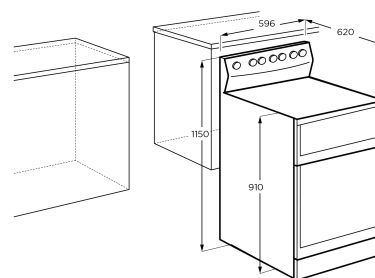

Product Dimension

Total height (mm) - 1150, Total width (mm) - 596, Total depth (mm) - 620